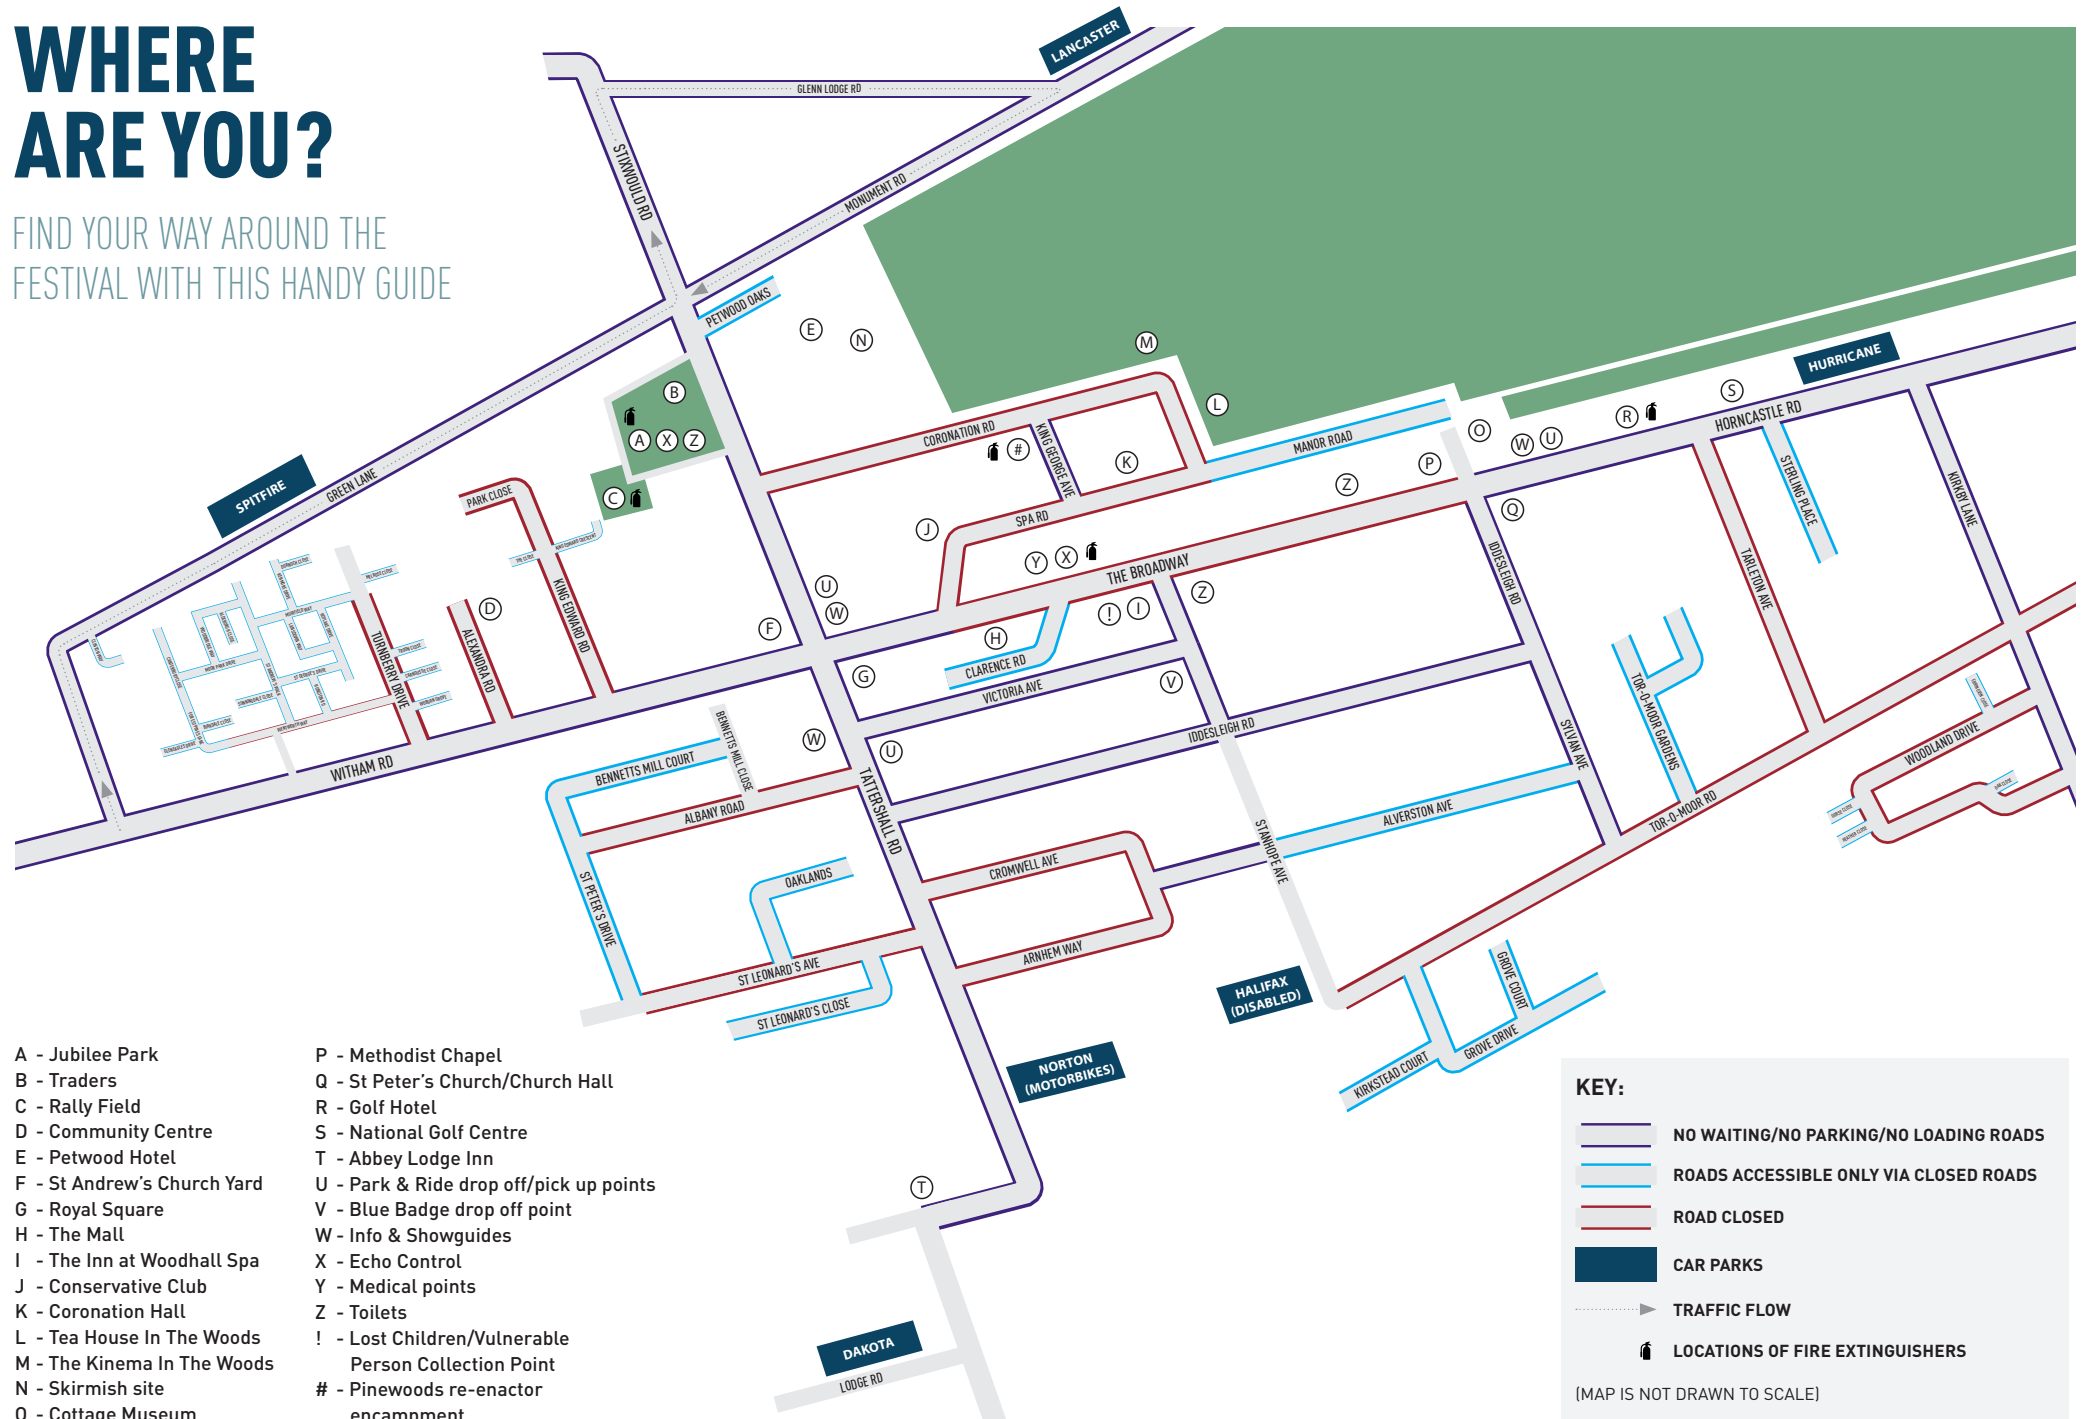

WHERE ARE YOU?

FIND YOUR WAY AROUND THE FESTIVAL WITH THIS HANDY GUIDE

- A - Jubilee Park
- B - Traders
- C - Rally Field
- D - Community Centre
- E - Petwood Hotel
- F - St Andrew's Church Yard
- G - Royal Square
- H - The Mall
- I - The Inn at Woodhall Spa
- J - Conservative Club
- K - Coronation Hall
- L - Tea House In The Woods
- M - The Kinema In The Woods
- N - Skirmish site
- O - Cottage Museum
- P - Methodist Chapel
- Q - St Peter's Church/Church Hall
- R - Golf Hotel
- S - National Golf Centre
- T - Abbey Lodge Inn
- U - Park & Ride drop off/pick up points
- V - Blue Badge drop off point
- W - Info & Showguides
- X - Echo Control
- Y - Medical points
- Z - Toilets
- ! - Lost Children/Vulnerable Person Collection Point
- # - Pinewoods re-enactor encampment

KEY:

- NO WAITING/NO PARKING/NO LOADING ROADS
- ROADS ACCESSIBLE ONLY VIA CLOSED ROADS
- ROAD CLOSED
- CAR PARKS
- TRAFFIC FLOW
- 🔥 LOCATIONS OF FIRE EXTINGUISHERS

(MAP IS NOT DRAWN TO SCALE)